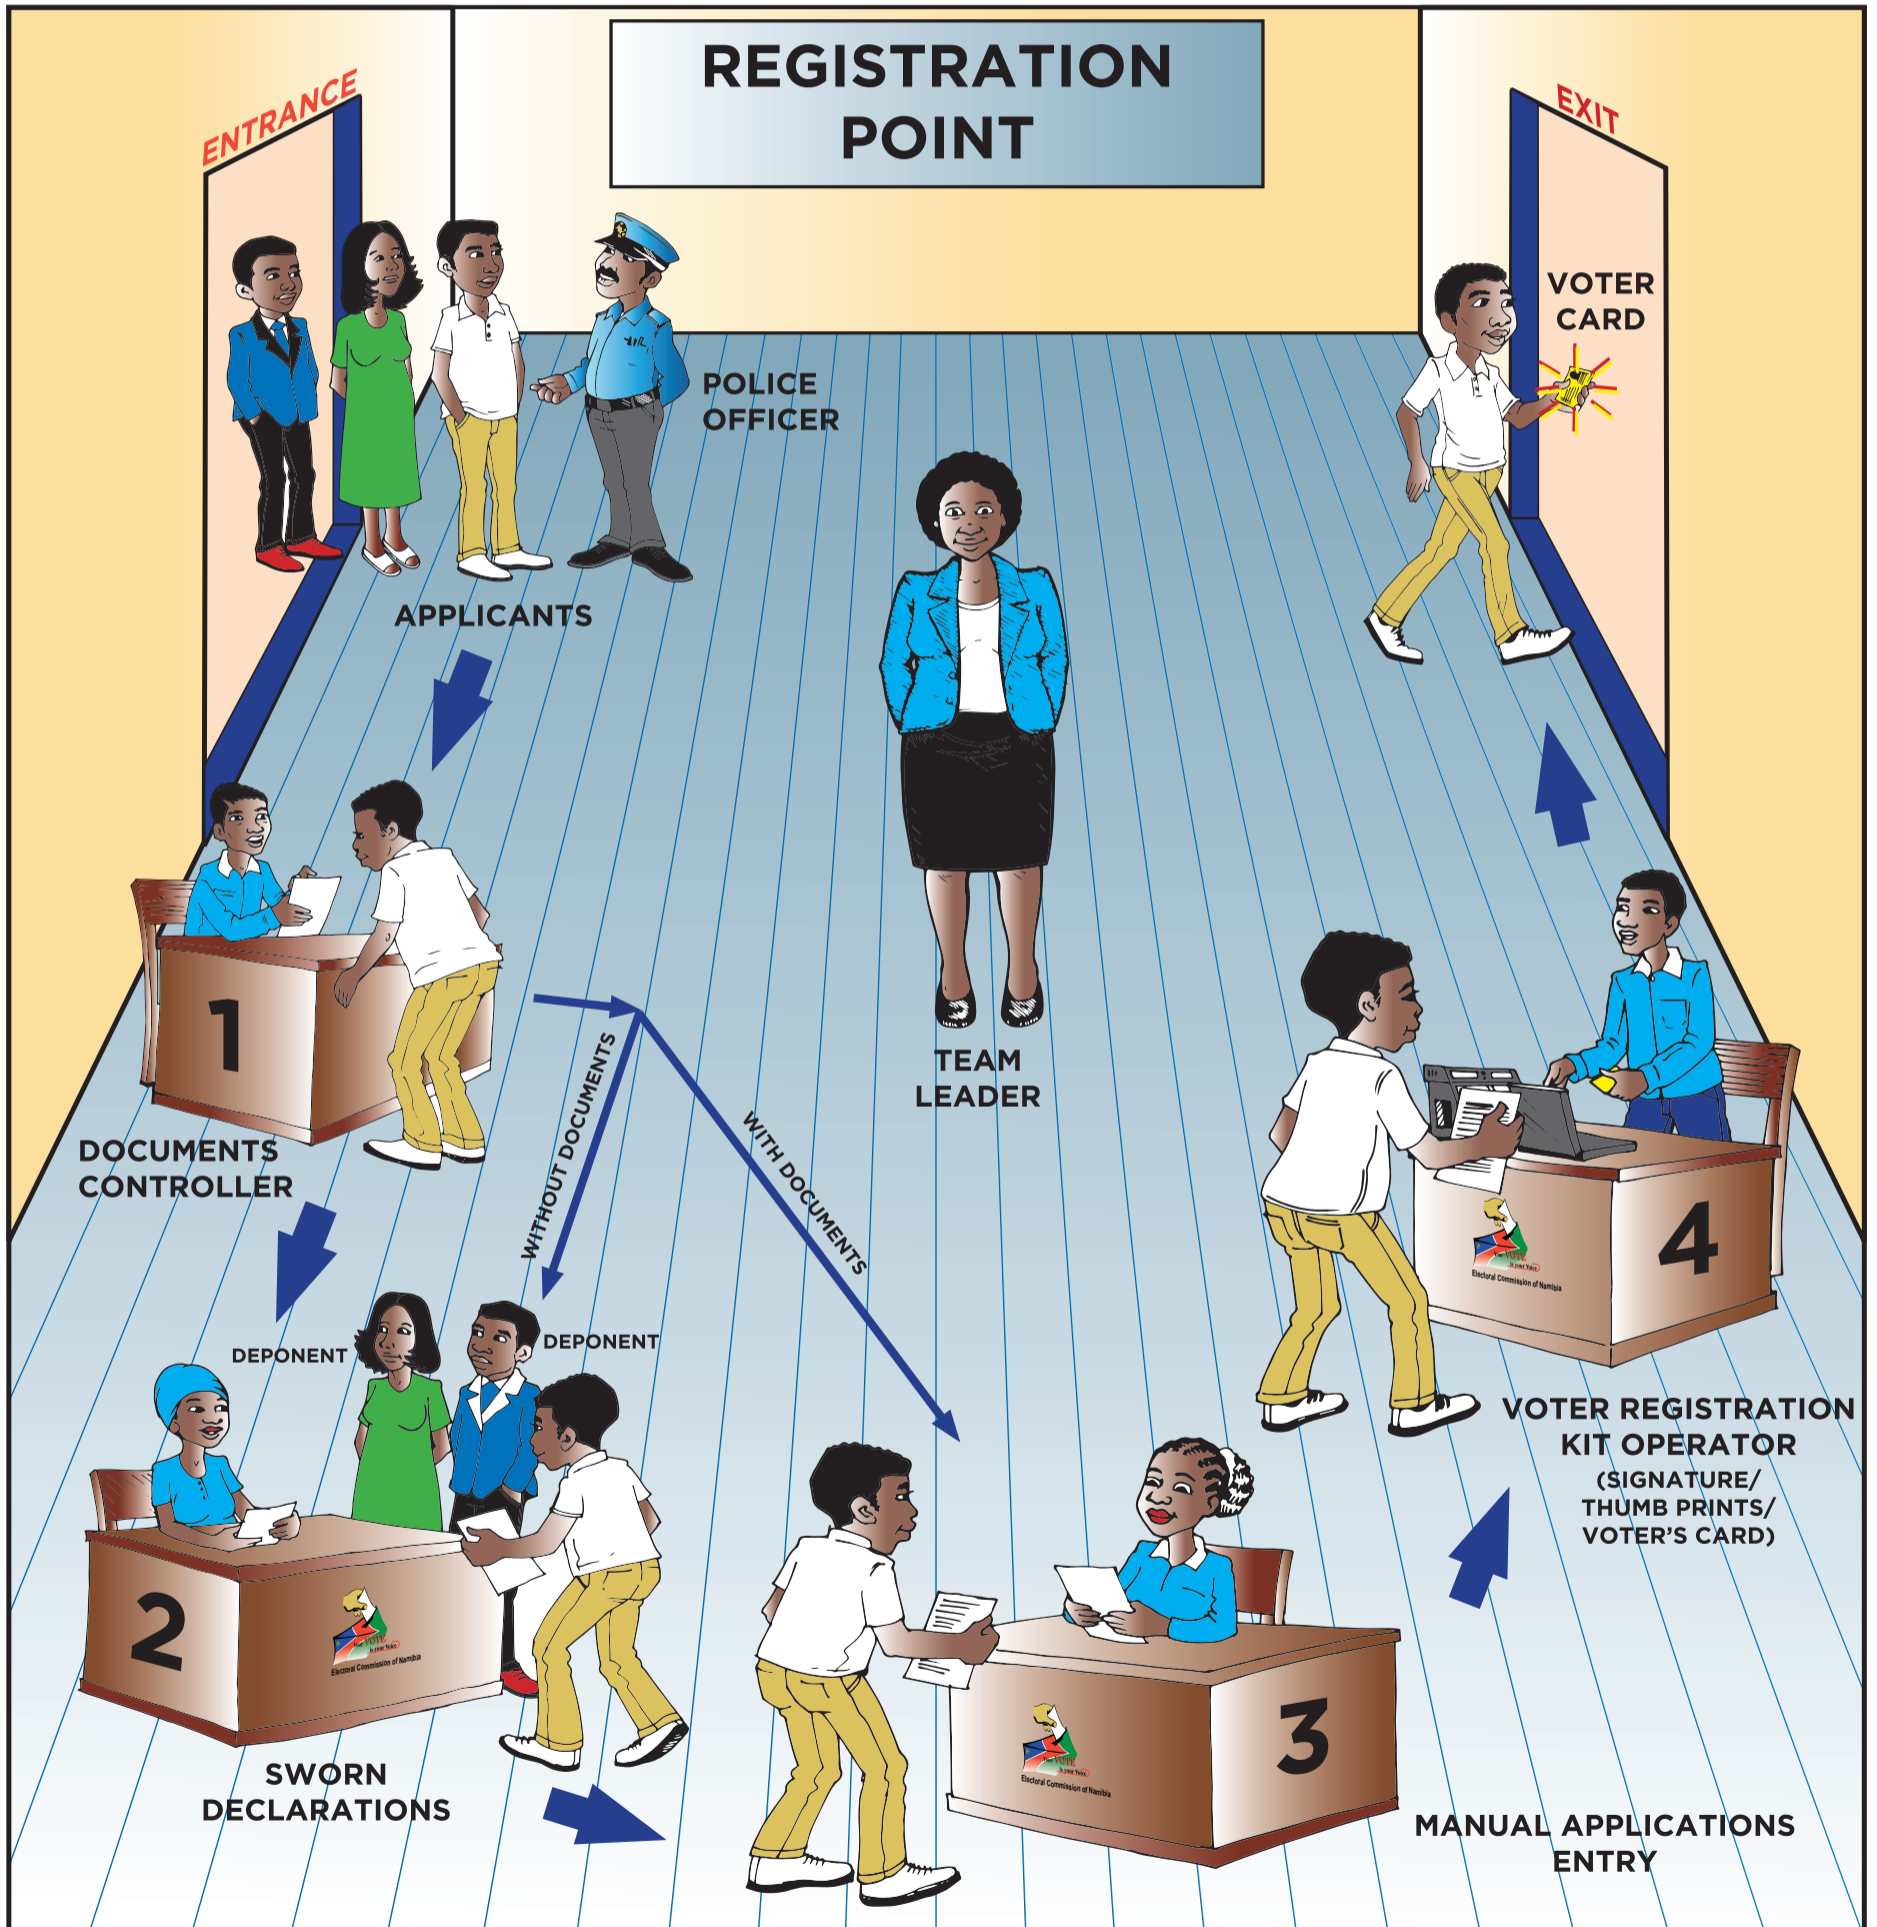

THE REGISTRATION PROCESS AT REGISTRATION VENUES

Private Bag 13352 Windhoek +264 61 376200 +264 61 237618

www.facebook.com/ElectoralCommissionOfNamibia

twitter: @ECN_Namibia www.ecn.na Toll Free 0819362